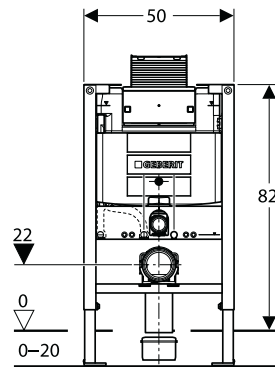

**Geberit Alpha 8**

**Concealed cistern\*\*\***

Cistern thickness: 8 cm  
Cistern height: 107 cm

**Kombifix\* (With leg supports)**

Cistern thickness: 8 cm  
Cistern height: 108 cm

**Duofix \*\***

Cistern thickness: 8 cm  
Cistern height: 114 cm

**Geberit Omega 12**

**Concealed cistern\*\*\***

Cistern thickness: 12 cm  
Cistern height: 82 cm

**Duofix \*\***

Cistern thickness: 12 cm  
Cistern height: 82 cm

**Duofix \*\***

Cistern thickness: 12 cm  
Cistern height: 112 cm

مناسب برای دیوارهای کوتاه

**Geberit Sigma 12**

**Concealed cistern\*\*\***

Cistern thickness: 12 cm  
Cistern height: 108 cm

**Kombifix\* (With leg supports)**

Cistern thickness: 12 cm  
Cistern height: 108 cm