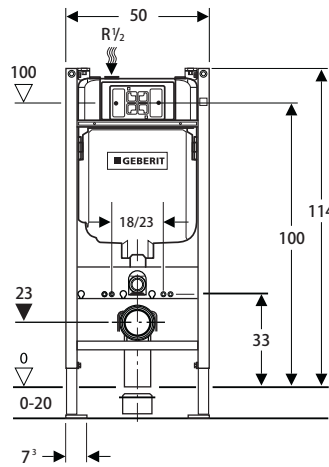

* فلاش تانک های با فریم "کمپوفیکس" فقط جهت نصب در دیوارهای توپر (آجر، بلوک سیمانی و ...) می باشد.
** فلاش تانک های با فریم "دوفیکس" مناسب جهت نصب در دیوارهای نازک (کناف، برگ های سیمانی و ...) می باشد.
*** فلاش تانک های توکار بدون فریم مناسب جهت نصب توالت های زمینی و فرنگی های پشت به دیوار می باشد.
(جهت نصب توالت زمینی به غیر از لوله های داخل کارتن به لوله رابط اضافی جهت توالت زمینی احتیاج است.)