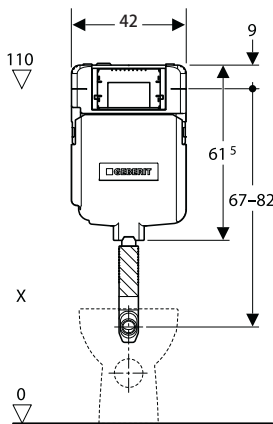

**Geberit Alpha 8**

**Concealed cistern\*\*\***

Cistern thickness: 8 cm  
Cistern height: 107 cm

**Kombifix\* (With leg supports)**

Cistern thickness: 8 cm  
Cistern height: 108 cm

**Duofix \*\***

Cistern thickness: 8 cm  
Cistern height: 114 cm

**Geberit Omega 12**

**Concealed cistern\*\*\***

Cistern thickness: 12 cm  
Cistern height: 82 cm

**Duofix \*\***

Cistern thickness: 12 cm  
Cistern height: 82 cm

**Duofix \*\***

Cistern thickness: 12 cm  
Cistern height: 112 cm