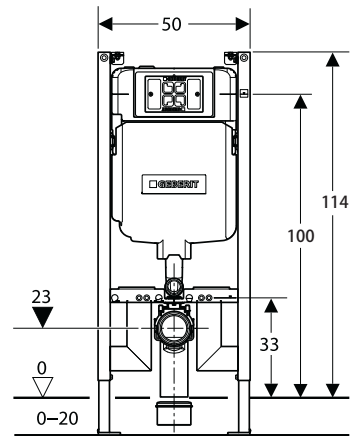

**Geberit Alpha 8**

**Concealed cistern\*\*\***

Cistern thickness: 8 cm  
Cistern height: 107 cm

**Kombifix\* (With leg supports)**

Cistern thickness: 8 cm  
Cistern height: 108 cm

**Duofix \*\***

Cistern thickness: 8 cm  
Cistern height: 114 cm

**Geberit Omega 12**

**Concealed cistern\*\*\***

Cistern thickness: 12 cm  
Cistern height: 82 cm

**Duofix \*\***

Cistern thickness: 12 cm  
Cistern height: 82 cm

**Duofix \*\***

Cistern thickness: 12 cm  
Cistern height: 112 cm