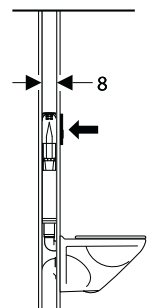

**Geberit Alpha 8**

**Concealed cistern\*\*\***

Cistern thickness: 8 cm  
Cistern height: 107 cm

**Kombifix\* (With leg supports)**

Cistern thickness: 8 cm  
Cistern height: 108 cm

**Duofix \*\***

Cistern thickness: 8 cm  
Cistern height: 114 cm

**Geberit Omega 12**

**Concealed cistern\*\*\***

Cistern thickness: 12 cm  
Cistern height: 82 cm

**Duofix \*\***

Cistern thickness: 12 cm  
Cistern height: 82 cm

**Duofix \*\***

Cistern thickness: 12 cm  
Cistern height: 112 cm