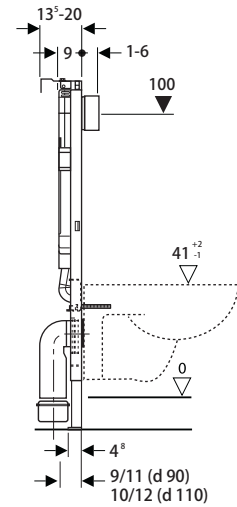

* فلاش تانک های با فریم "کمپوفیکس" فقط جهت نصب در دیوارهای توپر (آجر، بلوک سیمانی و ...) می باشد.
** فلاش تانک های با فریم "دوفیکس" مناسب جهت نصب در دیوارهای نازک (کناف، برگ های سیمانی و ...) می باشد.
*** فلاش تانک های توکار بدون فریم مناسب جهت نصب توالت های زمینی و فرنگی های پشت به دیوار می باشد.
(جهت نصب توالت زمینی به غیر از لوله های داخل کارتن به لوله رابط اضافی جهت توالت زمینی احتیاج است.)