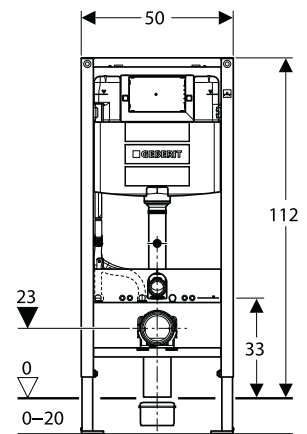

**Geberit Alpha 8**

**Concealed cistern\*\*\***

Cistern thickness: 8 cm  
Cistern height: 107 cm

**Kombifix\* (With leg supports)**

Cistern thickness: 8 cm  
Cistern height: 108 cm

**Duofix \*\***

Cistern thickness: 8 cm  
Cistern height: 114 cm

**Geberit Omega 12**

**Concealed cistern\*\*\***

Cistern thickness: 12 cm  
Cistern height: 82 cm

**Duofix \*\***

Cistern thickness: 12 cm  
Cistern height: 82 cm

**Duofix \*\***

Cistern thickness: 12 cm  
Cistern height: 112 cm

مناسب برای دیوارهای کوتاه

**Geberit Sigma 12**

**Concealed cistern\*\*\***

Cistern thickness: 12 cm  
Cistern height: 108 cm

**Kombifix\* (With leg supports)**

Cistern thickness: 12 cm  
Cistern height: 108 cm