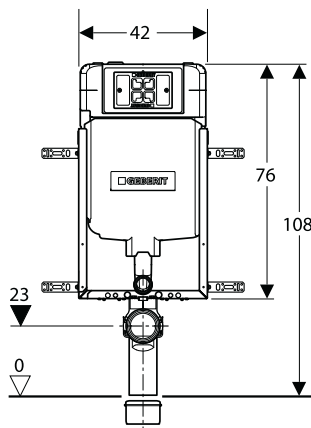

**Geberit Alpha 8**

**Concealed cistern\*\*\***

Cistern thickness: 8 cm  
Cistern height: 107 cm

**Kombifix\* (With leg supports)**

Cistern thickness: 8 cm  
Cistern height: 108 cm

**Duofix \*\***

Cistern thickness: 8 cm  
Cistern height: 114 cm

**Geberit Omega 12**

**Concealed cistern\*\*\***

Cistern thickness: 12 cm  
Cistern height: 82 cm

**Duofix \*\***

Cistern thickness: 12 cm  
Cistern height: 82 cm

**Duofix \*\***

Cistern thickness: 12 cm  
Cistern height: 112 cm