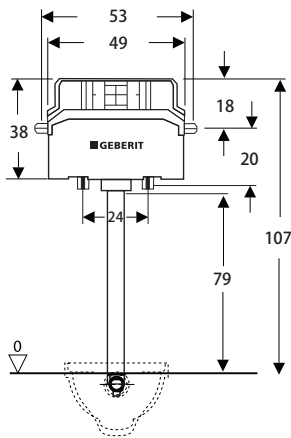

* فلاش تانک های با فریم "کمپوفیکس" فقط جهت نصب در دیوارهای توپر (آجر، بلوک سیمانی و ...) می باشد.
** فلاش تانک های با فریم "دوفیکس" مناسب جهت نصب در دیوارهای نازک (کناف، برگ های سیمانی و ...) می باشد.
*** فلاش تانک های توکار بدون فریم مناسب جهت نصب توالت های زمینی و فرنگی های پشت به دیوار می باشد.
(جهت نصب توالت زمینی به غیر از لوله های داخل کارتن به لوله رابط اضافی جهت توالت زمینی احتیاج است.)